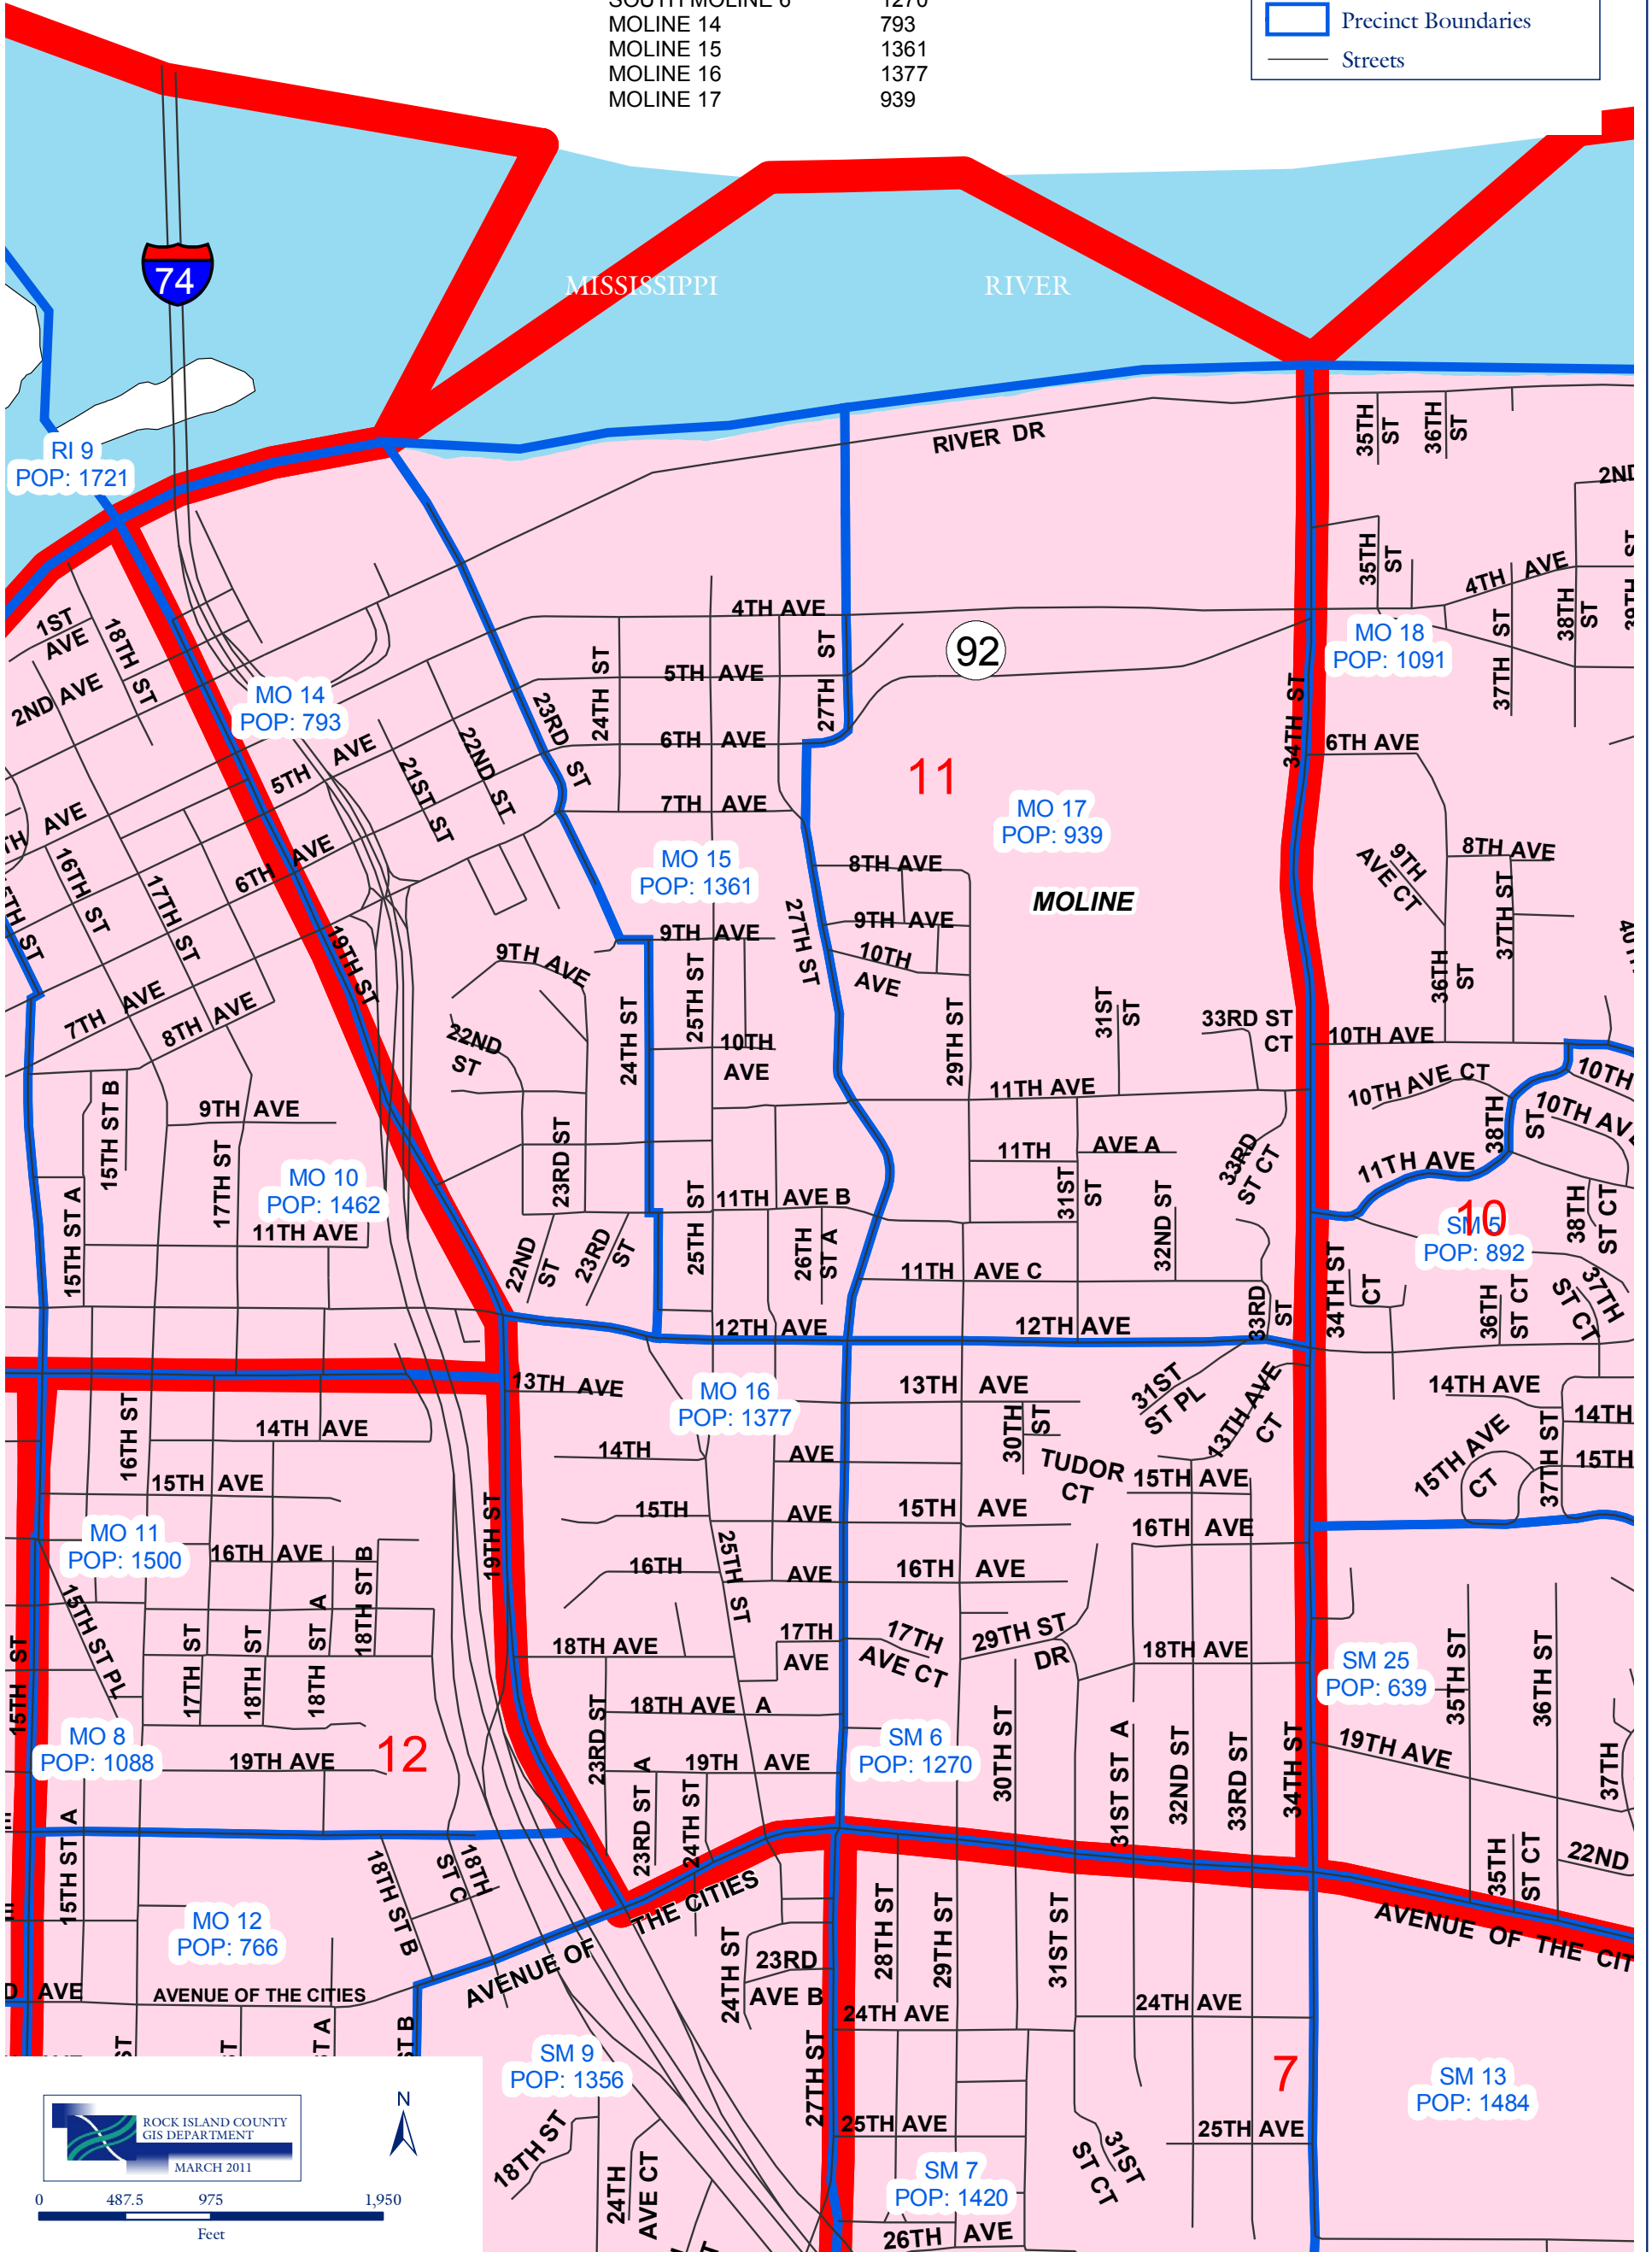

# County Board District 11 2010 Census Data

PRECINCT NAME	2010 POPULATION
---------------	-----------------

TOTAL	5740
SOUTH MOLINE 6	1270
MOLINE 14	793
MOLINE 15	1361
MOLINE 16	1377
MOLINE 17	939

**Legend**

- Board District Boundaries
- Precinct Boundaries
- Streets

ROCK ISLAND COUNTY GIS DEPARTMENT  
MARCH 2011

0 487.5 975 1,950  
Feet