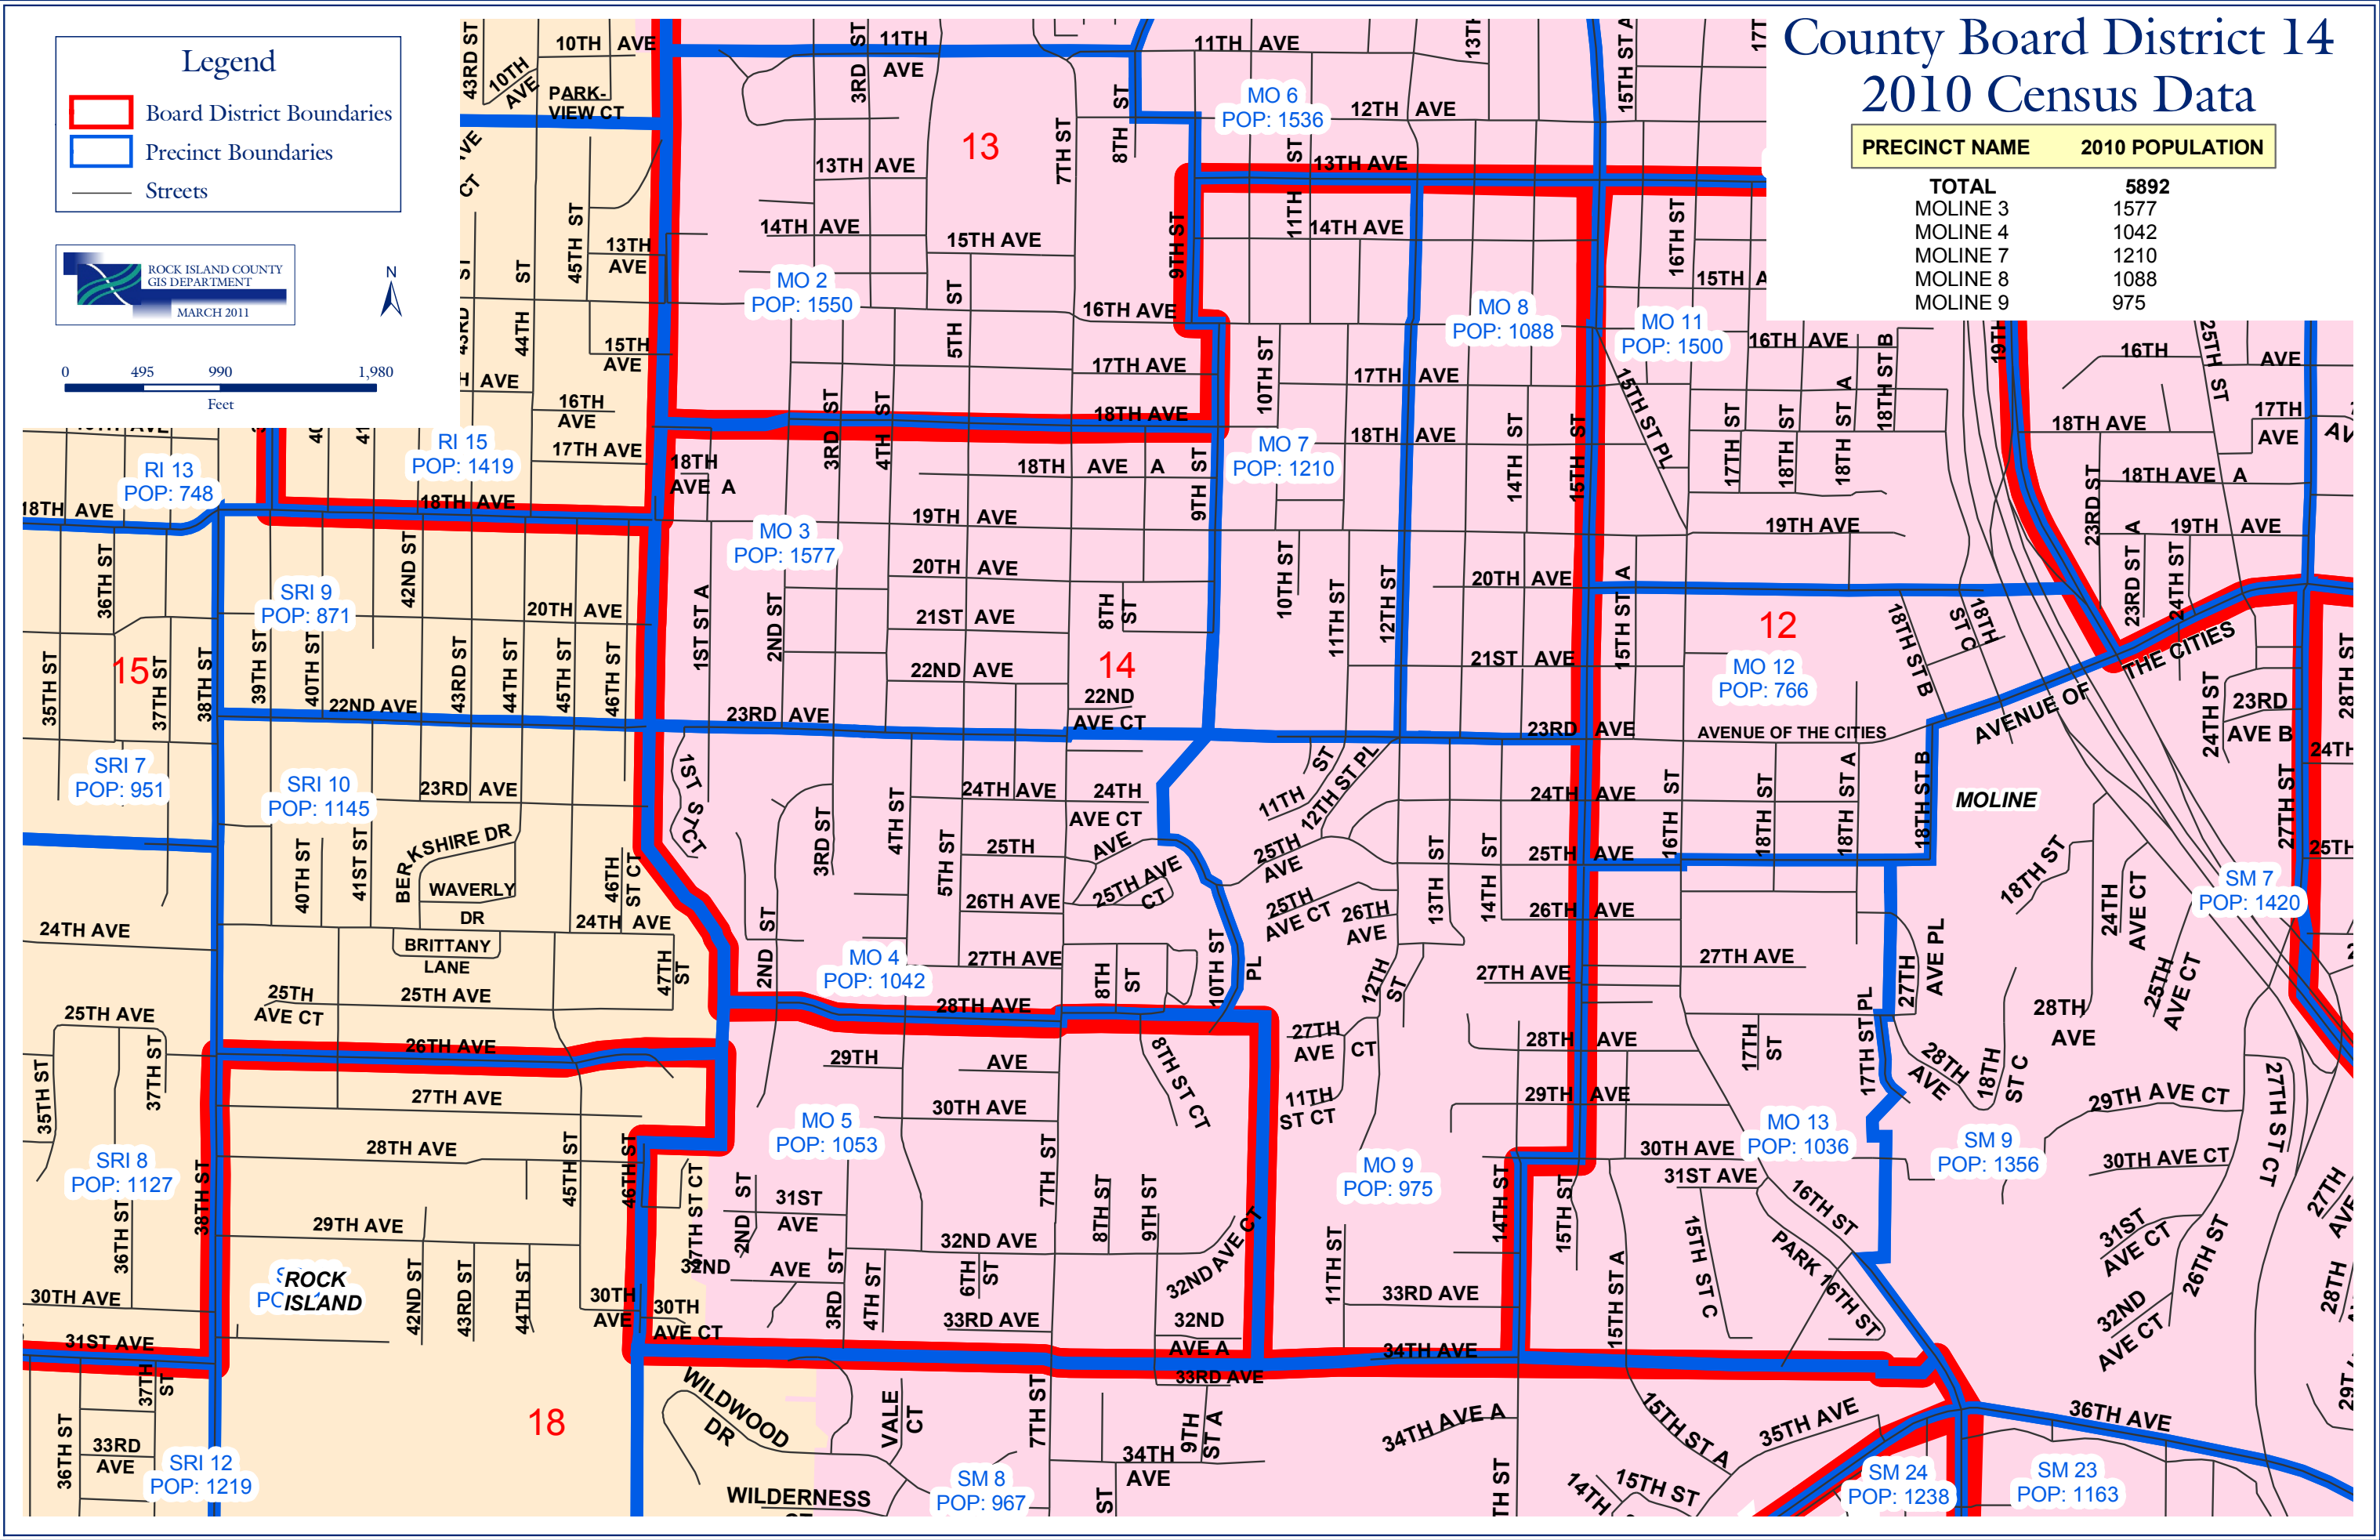

# County Board District 14 2010 Census Data

**Legend**

- Board District Boundaries
- Precinct Boundaries
- Streets

PRECINCT NAME	2010 POPULATION
---------------	-----------------

TOTAL	5892
MOLINE 3	1577
MOLINE 4	1042
MOLINE 7	1210
MOLINE 8	1088
MOLINE 9	975

ROCK ISLAND

WILDWOOD  
WILDERNESS

MOLINE

THE CITIES

AVENUE OF THE CITIES