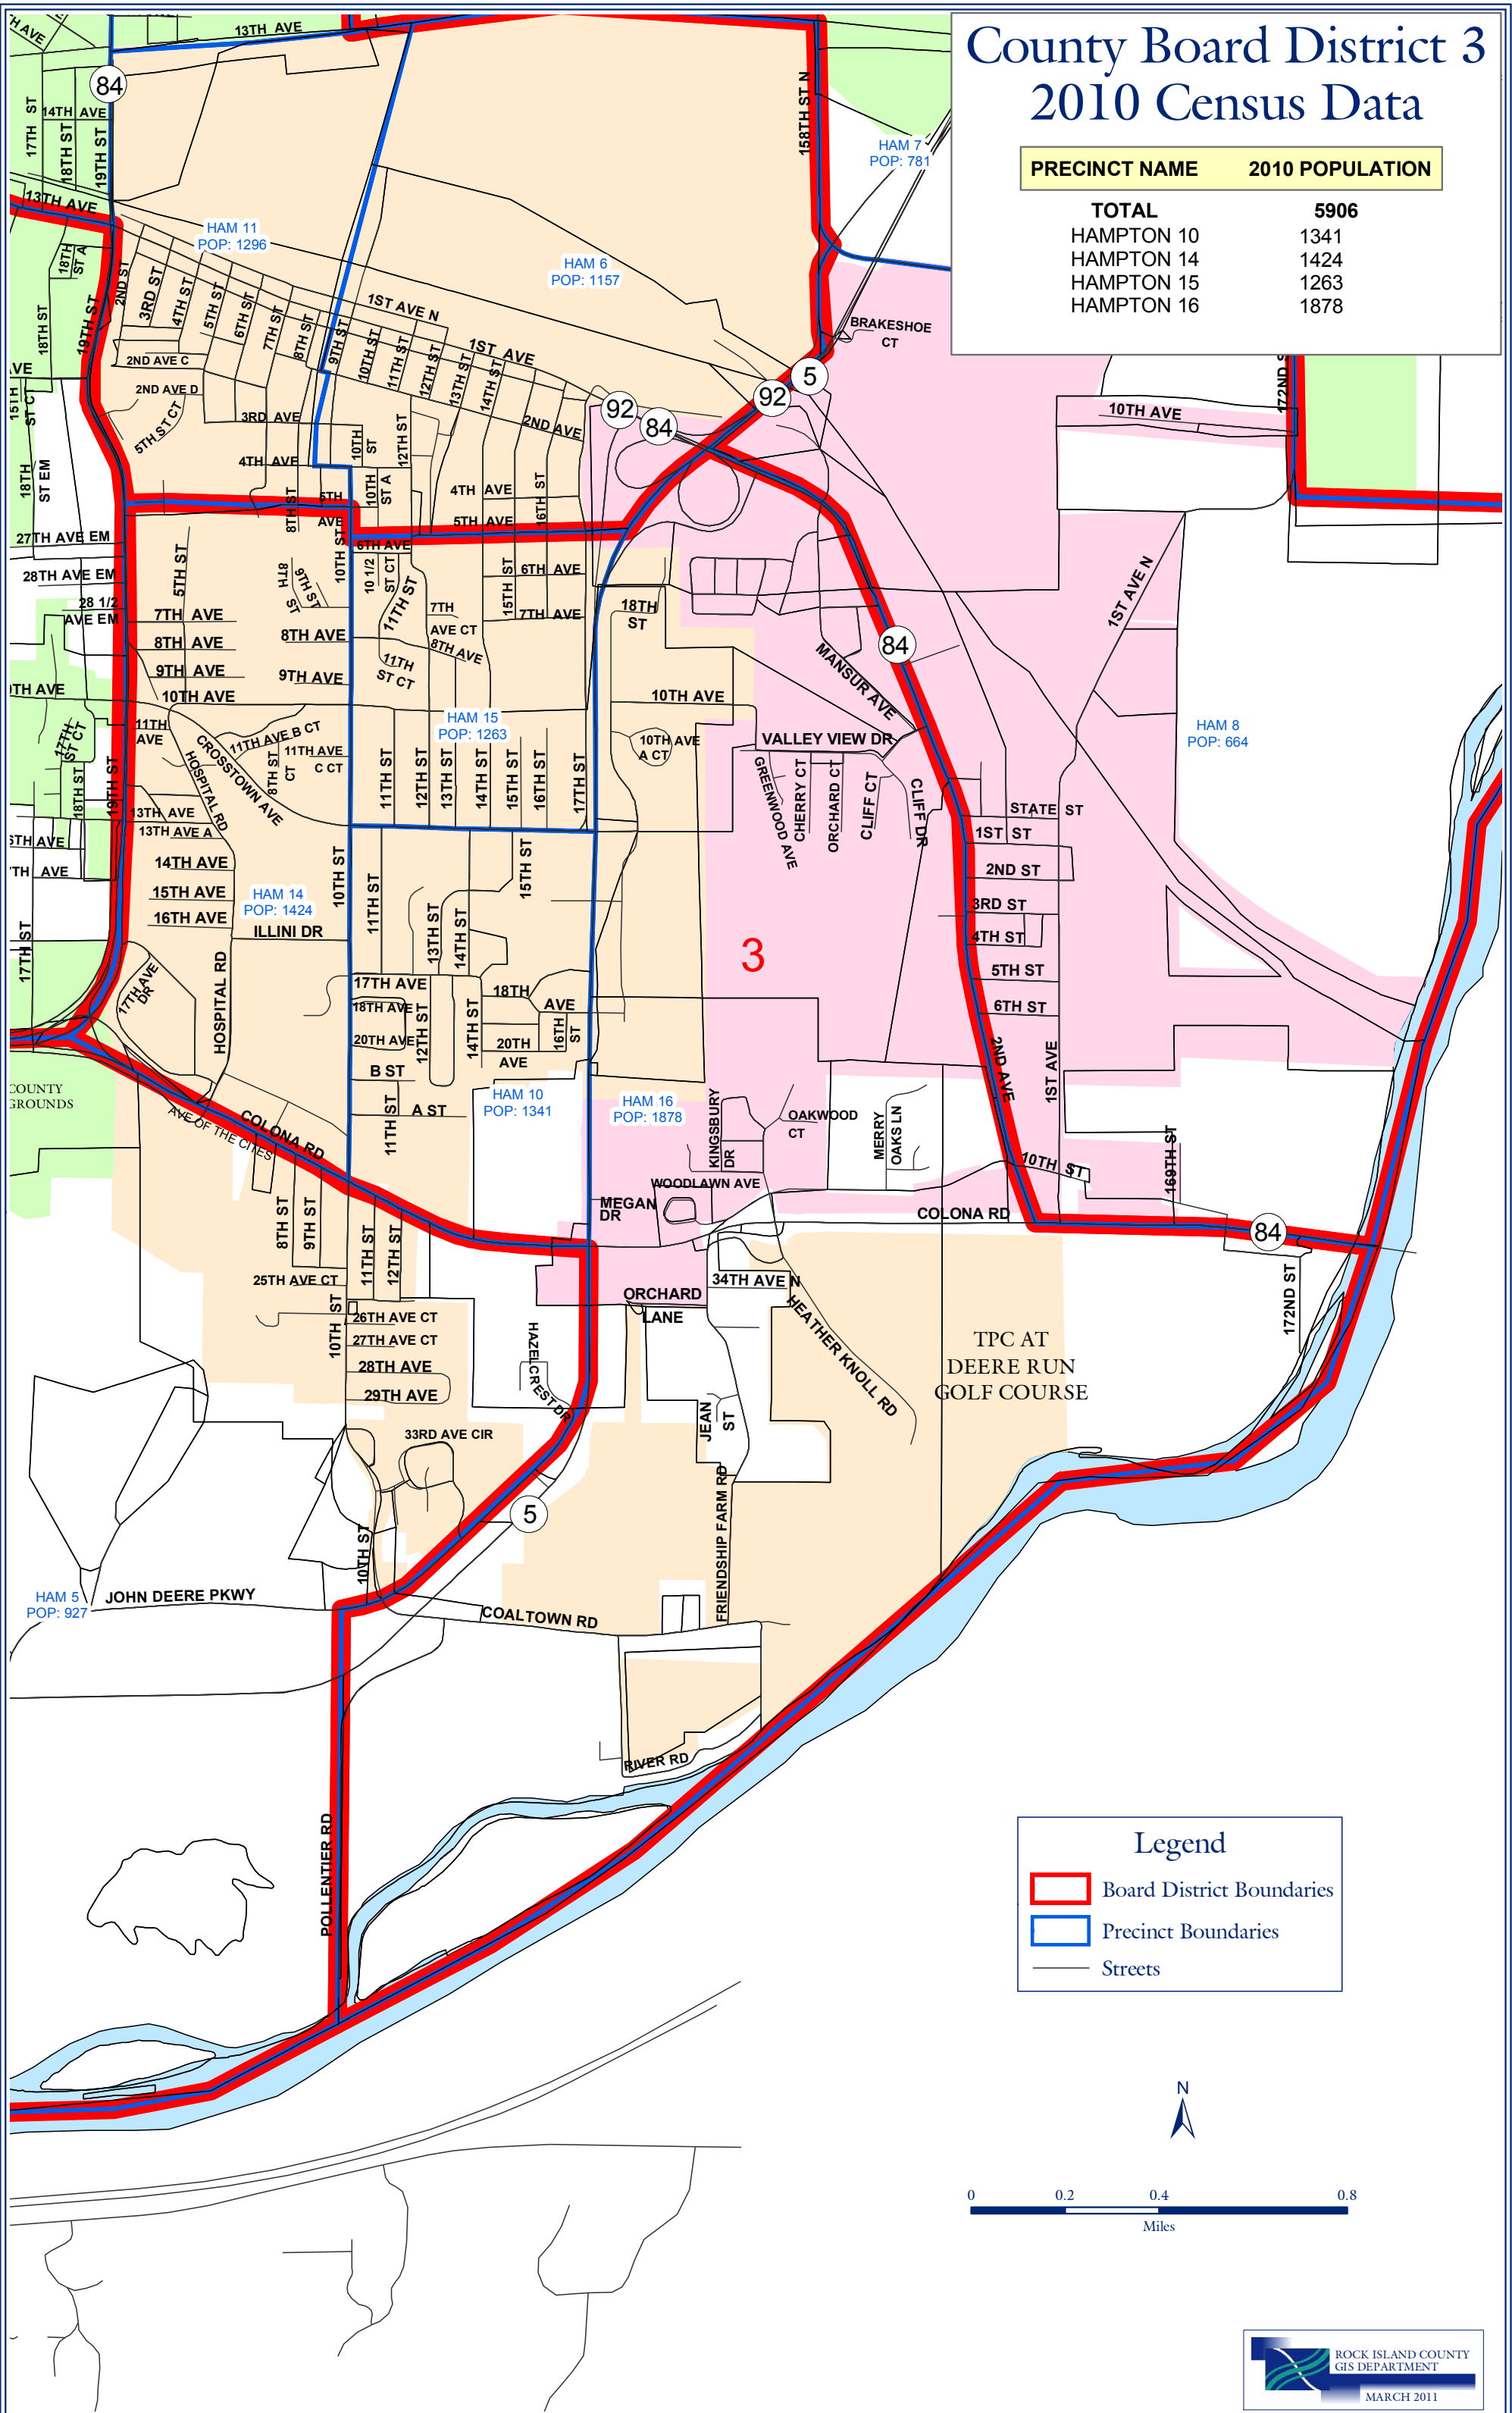

County Board District 3 2010 Census Data

PRECINCT NAME 2010 POPULATION

PRECINCT NAME	2010 POPULATION
TOTAL	5906
HAMPTON 10	1341
HAMPTON 14	1424
HAMPTON 15	1263
HAMPTON 16	1878

Legend

- Board District Boundaries
- Precinct Boundaries
- Streets