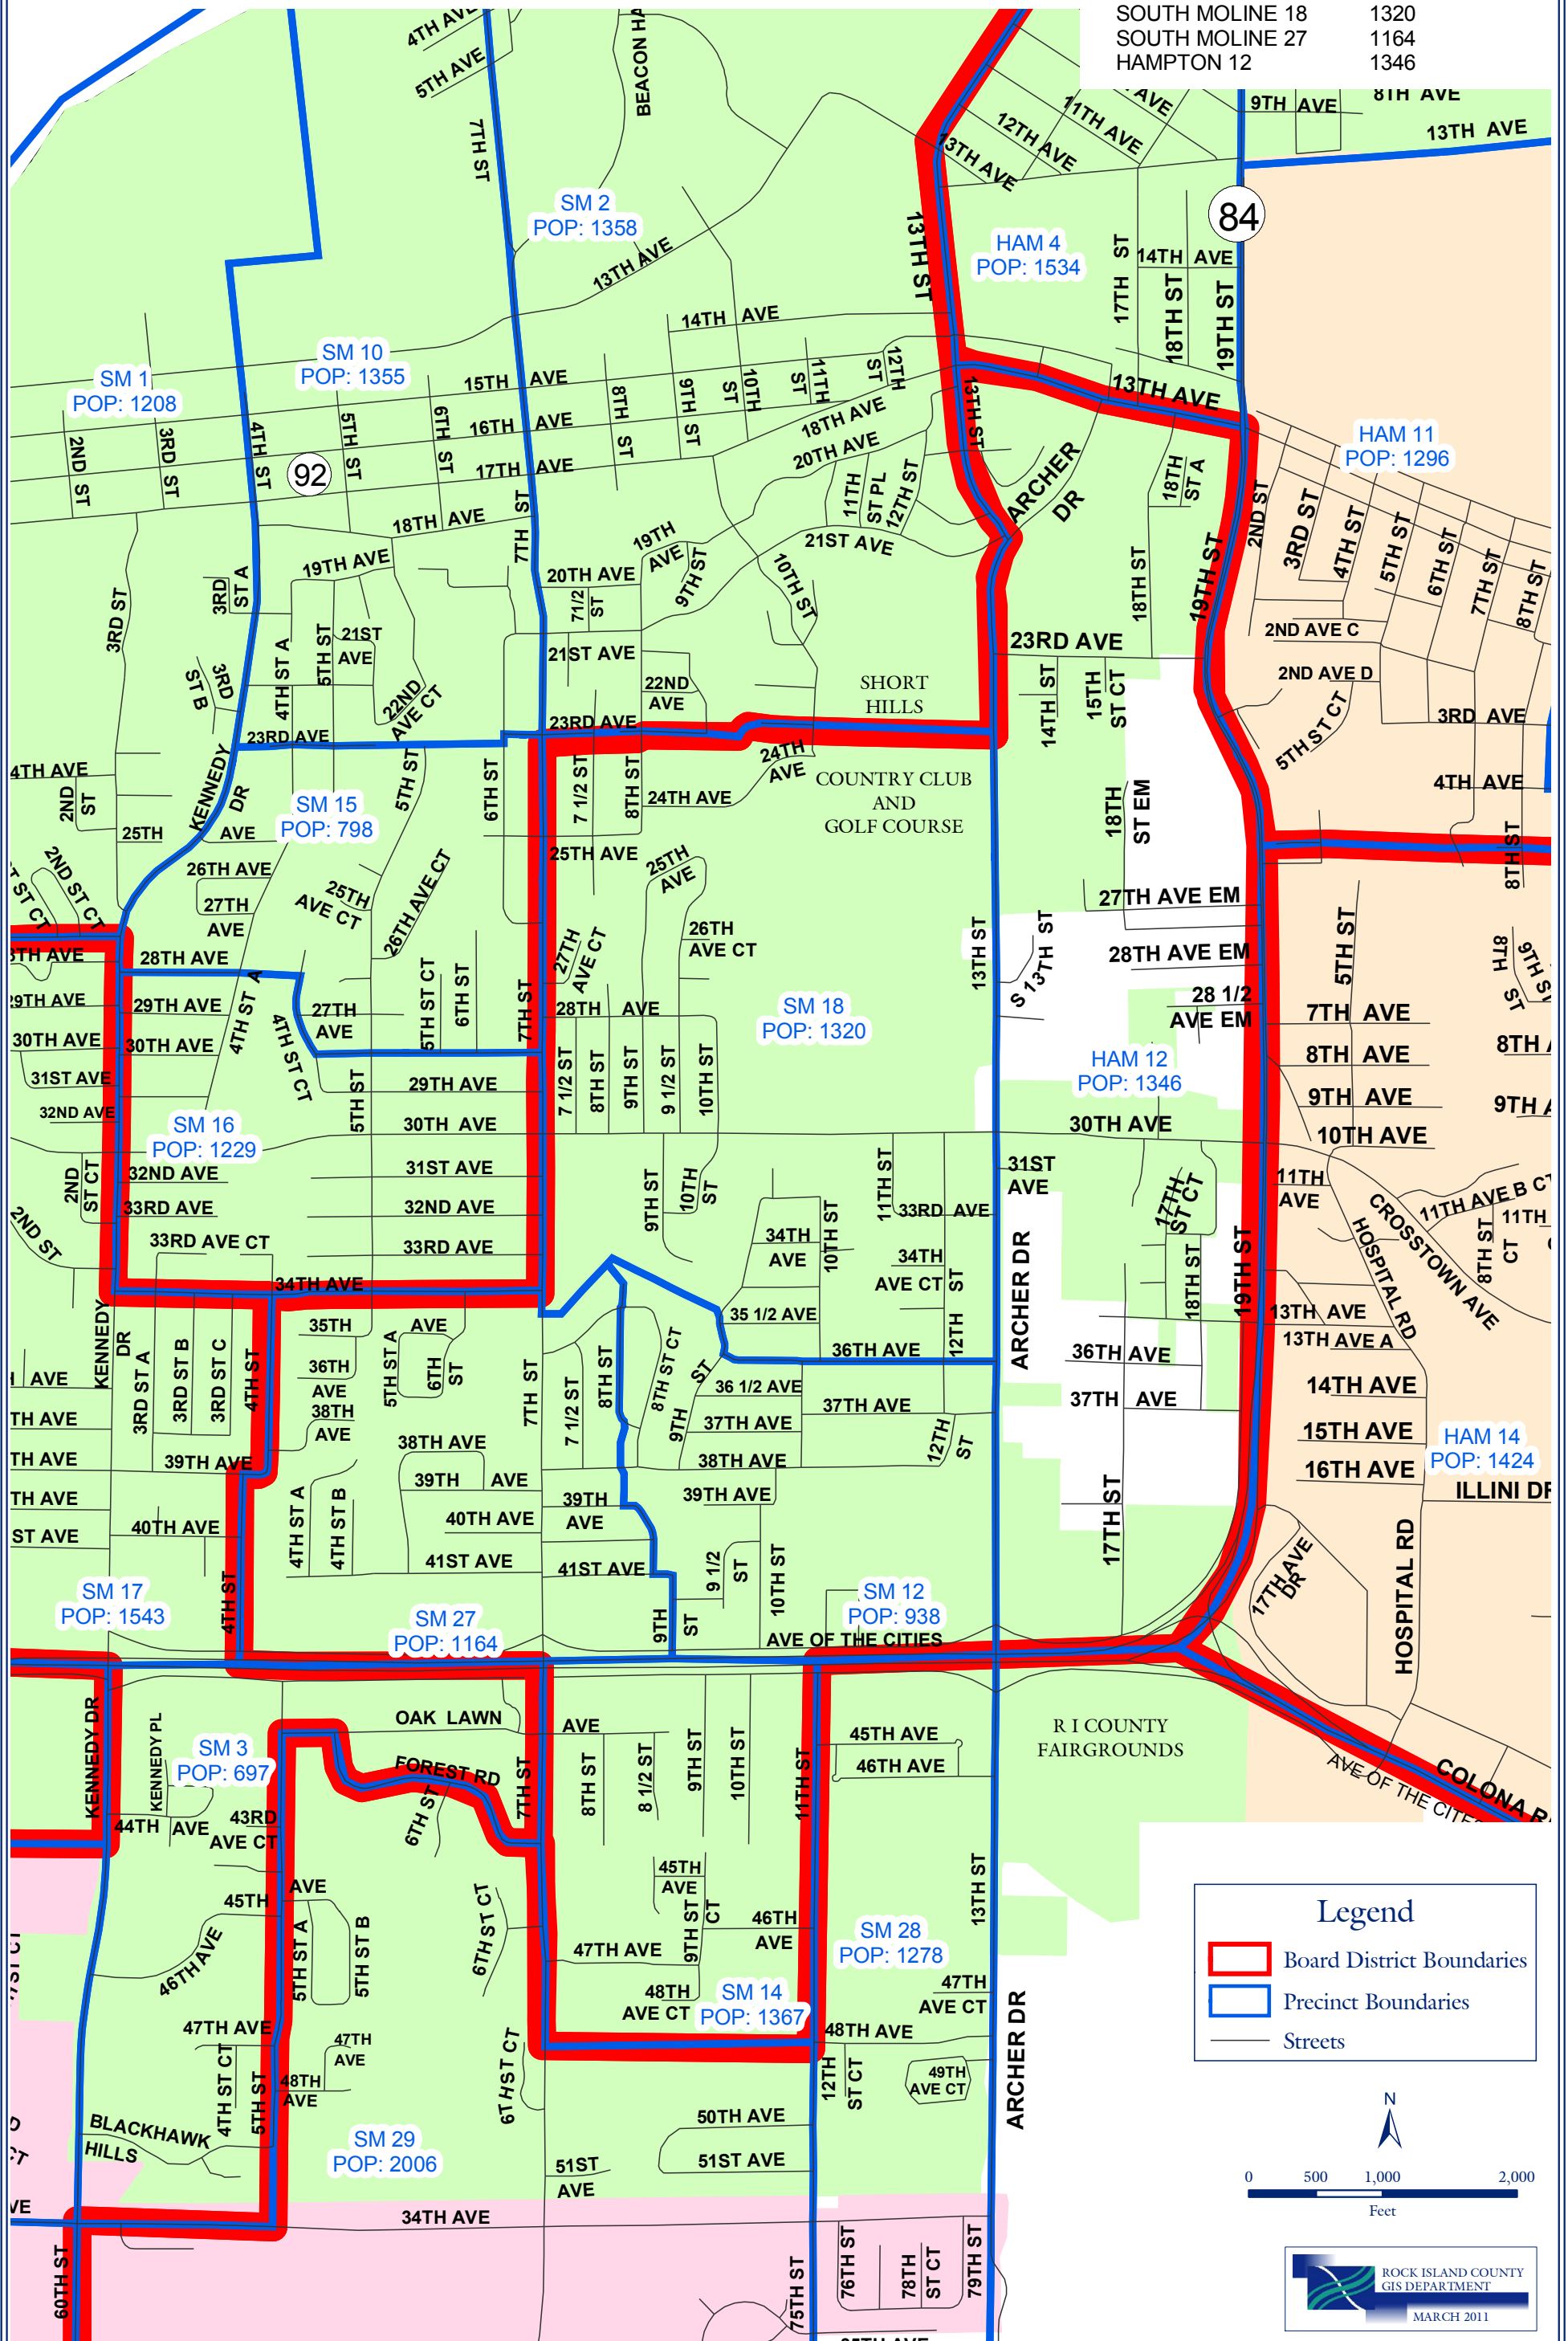

County Board District 5 2010 Census Data

PRECINCT NAME	2010 POPULATION
---------------	-----------------

TOTAL	6135
SOUTH MOLINE 12	938
SOUTH MOLINE 14	1367
SOUTH MOLINE 18	1320
SOUTH MOLINE 27	1164
HAMPTON 12	1346

Legend

- Board District Boundaries
- Precinct Boundaries
- Streets